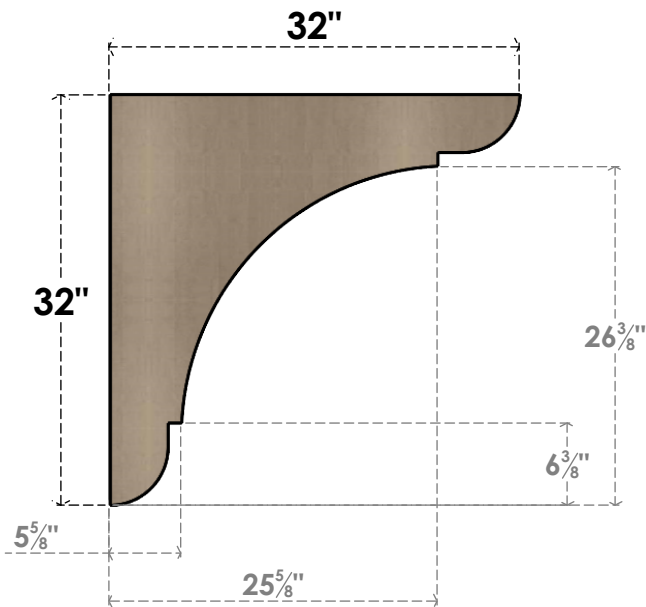

ITEM NUMBER: CORU08X32X32OLYRCPR

8"W X 32"D X 32"H SERIES 1 THIN OLYMPIC ROUGH CEDAR TIMBERTHANE FAUX WOOD CORBEL, PRIMED

SIDE PROFILE

FRONT PROFILE

ISOMETRIC

EKENA MILLWORK
2300 WEST MAIN ST.
CLARKSVILLE, TX 75426
TOLL FREE: 866-607-0453
WWW.EKENAMILLWORK.COM

NOTES

1. INSTALLATION TO BE COMPLETED IN ACCORDANCE WITH MANUFACTURER'S SPECIFICATIONS.
2. DRAWING MAY NOT BE TO SCALE
3. THIS DRAWING IS INTENDED FOR DESIGN AND PLANNING PURPOSES ONLY.
4. ALL INFORMATION CONTAINED HEREIN WAS CURRENT AT THE TIME OF DEVELOPMENT BUT MUST BE REVIEWED AND APPROVED BY THE PRODUCT MANUFACTURER TO BE CONSIDERED ACCURATE.
5. TIMBERTHANE ARCHITECTURAL PRODUCTS ARE MADE FROM HIGH DENSITY URETHANE AND COME FACTORY PRIMED