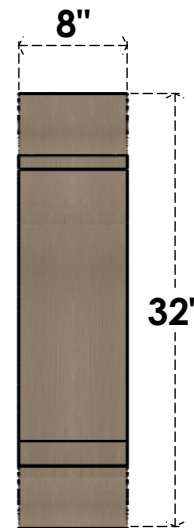

ITEM NUMBER: CORU08X32X32OLYRCPR

8"W X 32"D X 32"H SERIES 1 THIN OLYMPIC ROUGH CEDAR TIMBERTHANE FAUX WOOD CORBEL, PRIMED

SIDE PROFILE

FRONT PROFILE

ISOMETRIC

EKENA MILLWORK
2300 WEST MAIN ST.
CLARKSVILLE, TX 75426
TOLL FREE: 866-607-0453
WWW.EKENAMILLWORK.COM

NOTES

1. INSTALLATION TO BE COMPLETED IN ACCORDANCE WITH MANUFACTURER'S SPECIFICATIONS.
2. DRAWING MAY NOT BE TO SCALE
3. THIS DRAWING IS INTENDED FOR DESIGN AND PLANNING PURPOSES ONLY.
4. ALL INFORMATION CONTAINED HEREIN WAS CURRENT AT THE TIME OF DEVELOPMENT BUT MUST BE REVIEWED AND APPROVED BY THE PRODUCT MANUFACTURER TO BE CONSIDERED ACCURATE.
5. TIMBERTHANE ARCHITECTURAL PRODUCTS ARE MADE FROM HIGH DENSITY URETHANE AND COME FACTORY PRIMED