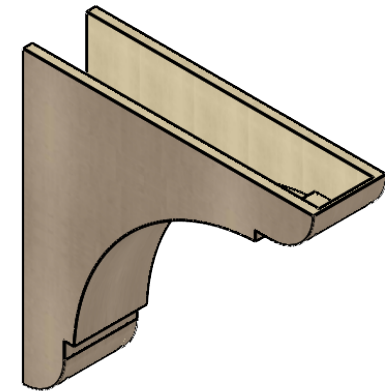

ITEM NUMBER: CORU08X32X32OLYRCPR

8"W X 32"D X 32"H SERIES 1 THIN OLYMPIC ROUGH CEDAR TIMBERTHANE FAUX WOOD CORBEL, PRIMED

SIDE PROFILE

FRONT PROFILE

ISOMETRIC

EKENA MILLWORK
2300 WEST MAIN ST.
CLARKSVILLE, TX 75426
TOLL FREE: 866-607-0453
WWW.EKENAMILLWORK.COM

NOTES

1. INSTALLATION TO BE COMPLETED IN ACCORDANCE WITH MANUFACTURER'S SPECIFICATIONS.
2. DRAWING MAY NOT BE TO SCALE
3. THIS DRAWING IS INTENDED FOR DESIGN AND PLANNING PURPOSES ONLY.
4. ALL INFORMATION CONTAINED HEREIN WAS CURRENT AT THE TIME OF DEVELOPMENT BUT MUST BE REVIEWED AND APPROVED BY THE PRODUCT MANUFACTURER TO BE CONSIDERED ACCURATE.
5. TIMBERTHANE ARCHITECTURAL PRODUCTS ARE MADE FROM HIGH DENSITY URETHANE AND COME FACTORY PRIMED